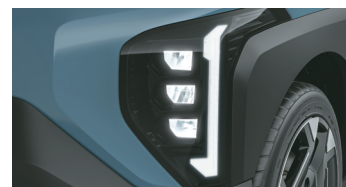

Evolved Design

Ice Cube MFR LED Headlamps with Starmap LED DRLs