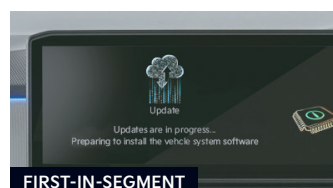

Evolved Interiors

Dual Pane Panoramic Sunroof

2nd Row Seat Recline & Slide with Seat Ventilation (Seat only)

Harman Kardon Premium 8 Speakers Sound System

Electric Parking Brake with Auto Hold

64 Color Ambient Mood Lighting

360 Degree Camera with Blind View Monitor

Kia Connect 2.0

Trinity Panoramic Display - Connected Car Navigation Cockpit

Over-The-Air (OTA) Software Updates

Wake-up Command

Kia Connect Diagnosis

Multilingual VR Commands