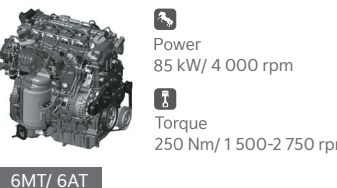

D1.5 CRDi VGT

Impressive Performance

Comfort that transcends expectations

The interiors of the new Kia Syros are designed to maximize space as well as comfort. Inside, everything from the materials and textures to the Trinity Panoramic Display are edgy and futuristic. The rear seat, with ventilation and recline & slide functions, is the epitome of comfort and flexibility. Every detail in the new Syros is crafted to enhance your experience including the Kia Connect 2.0, making every journey not just a drive, but a step into the future.