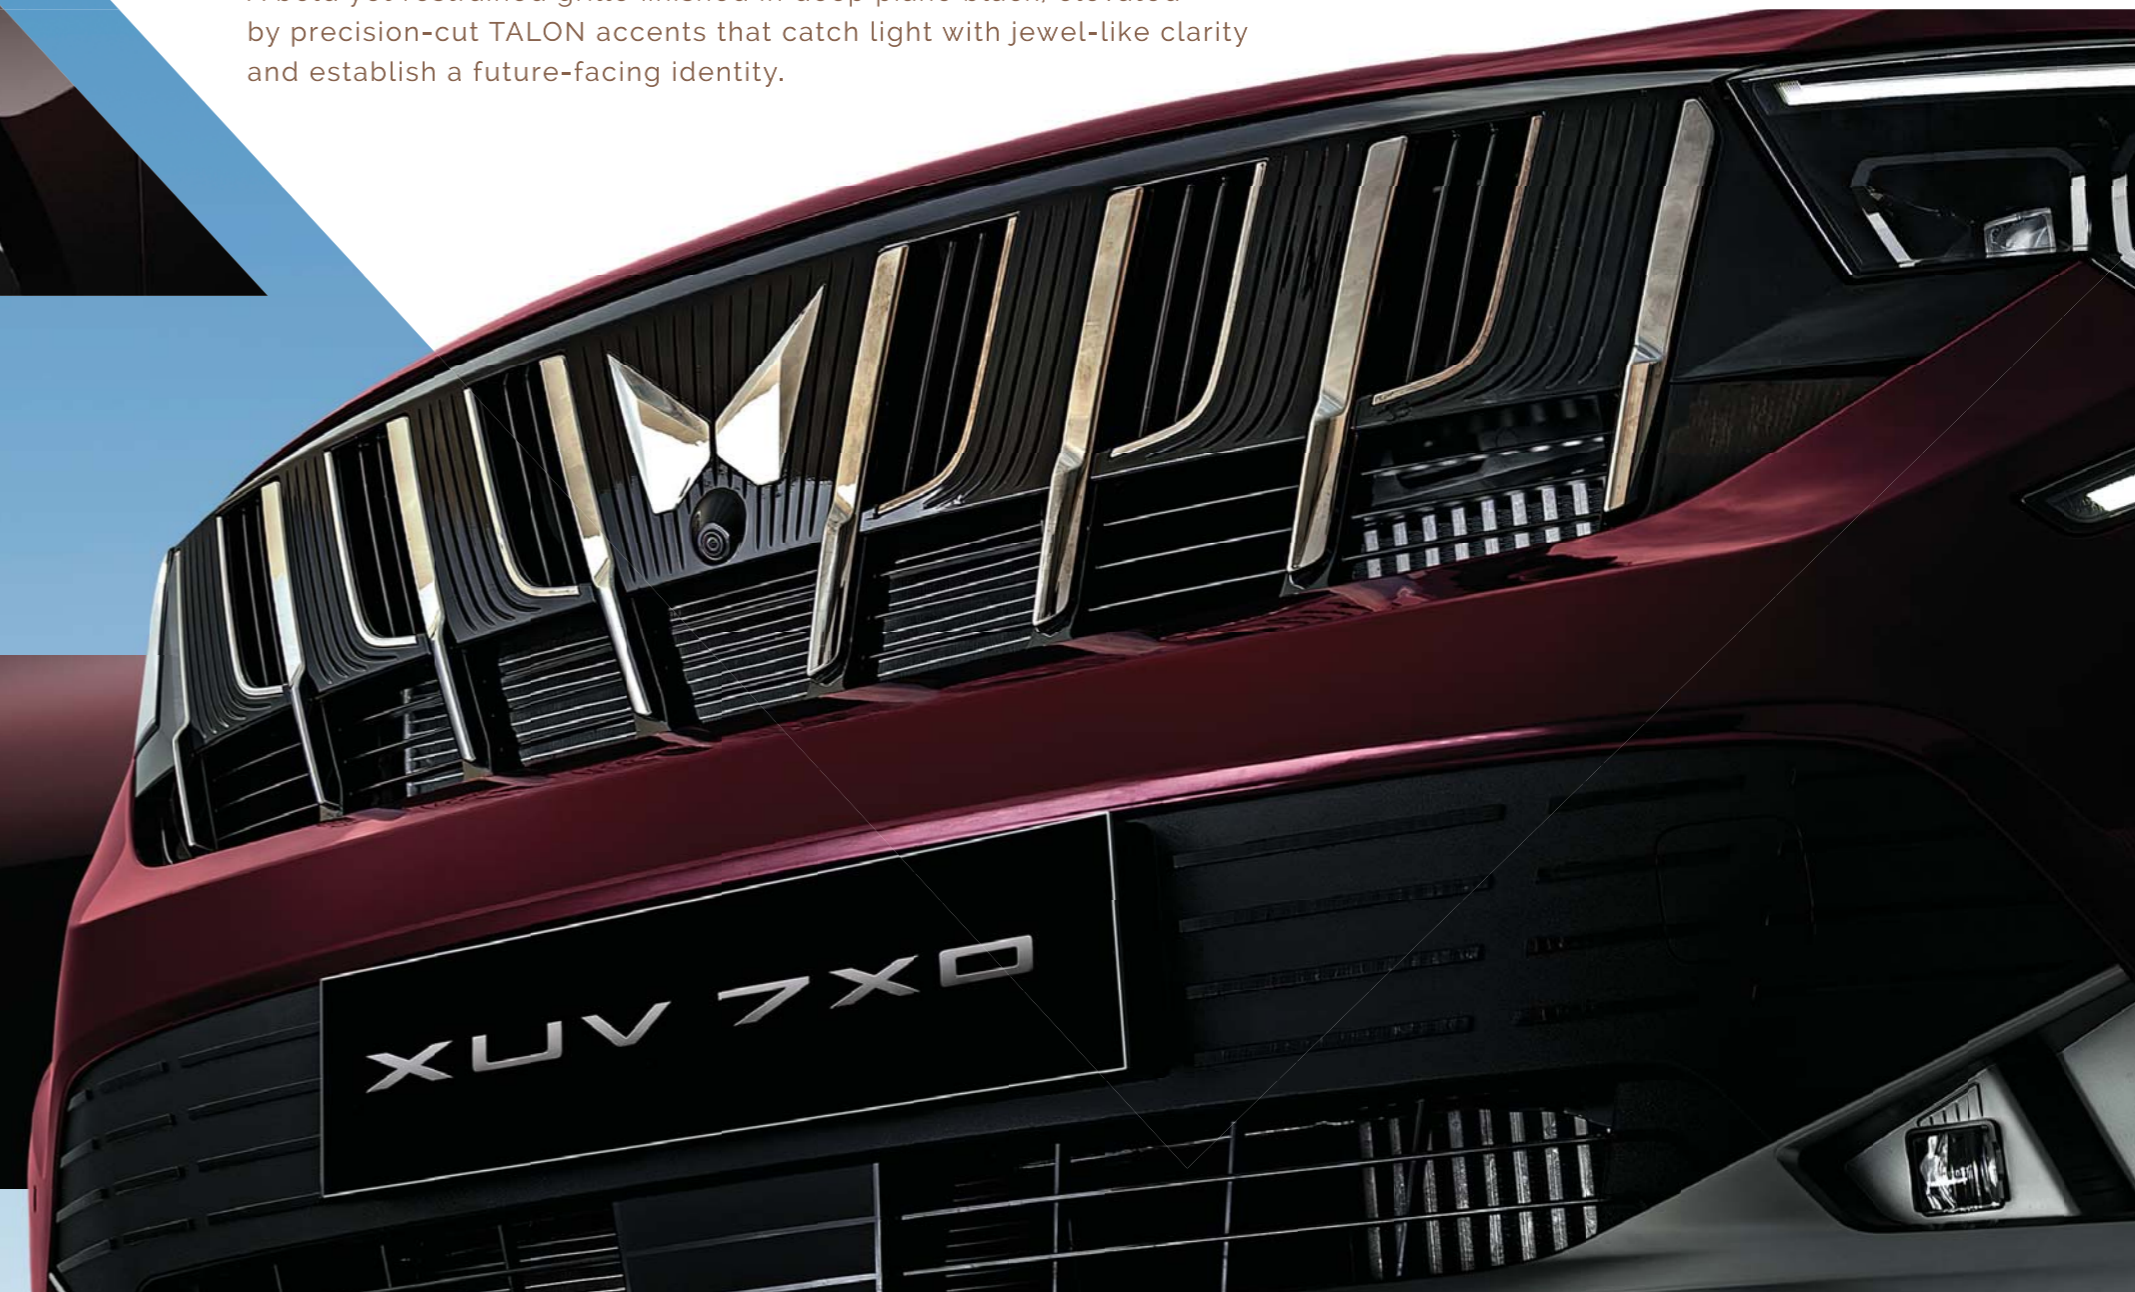

SIGNATURE PIANO BLACK GRILLE WITH JEWEL-LIKE TALON ACCENTS

A bold yet restrained grille finished in deep piano black, elevated by precision-cut TALON accents that catch light with jewel-like clarity and establish a future-facing identity.