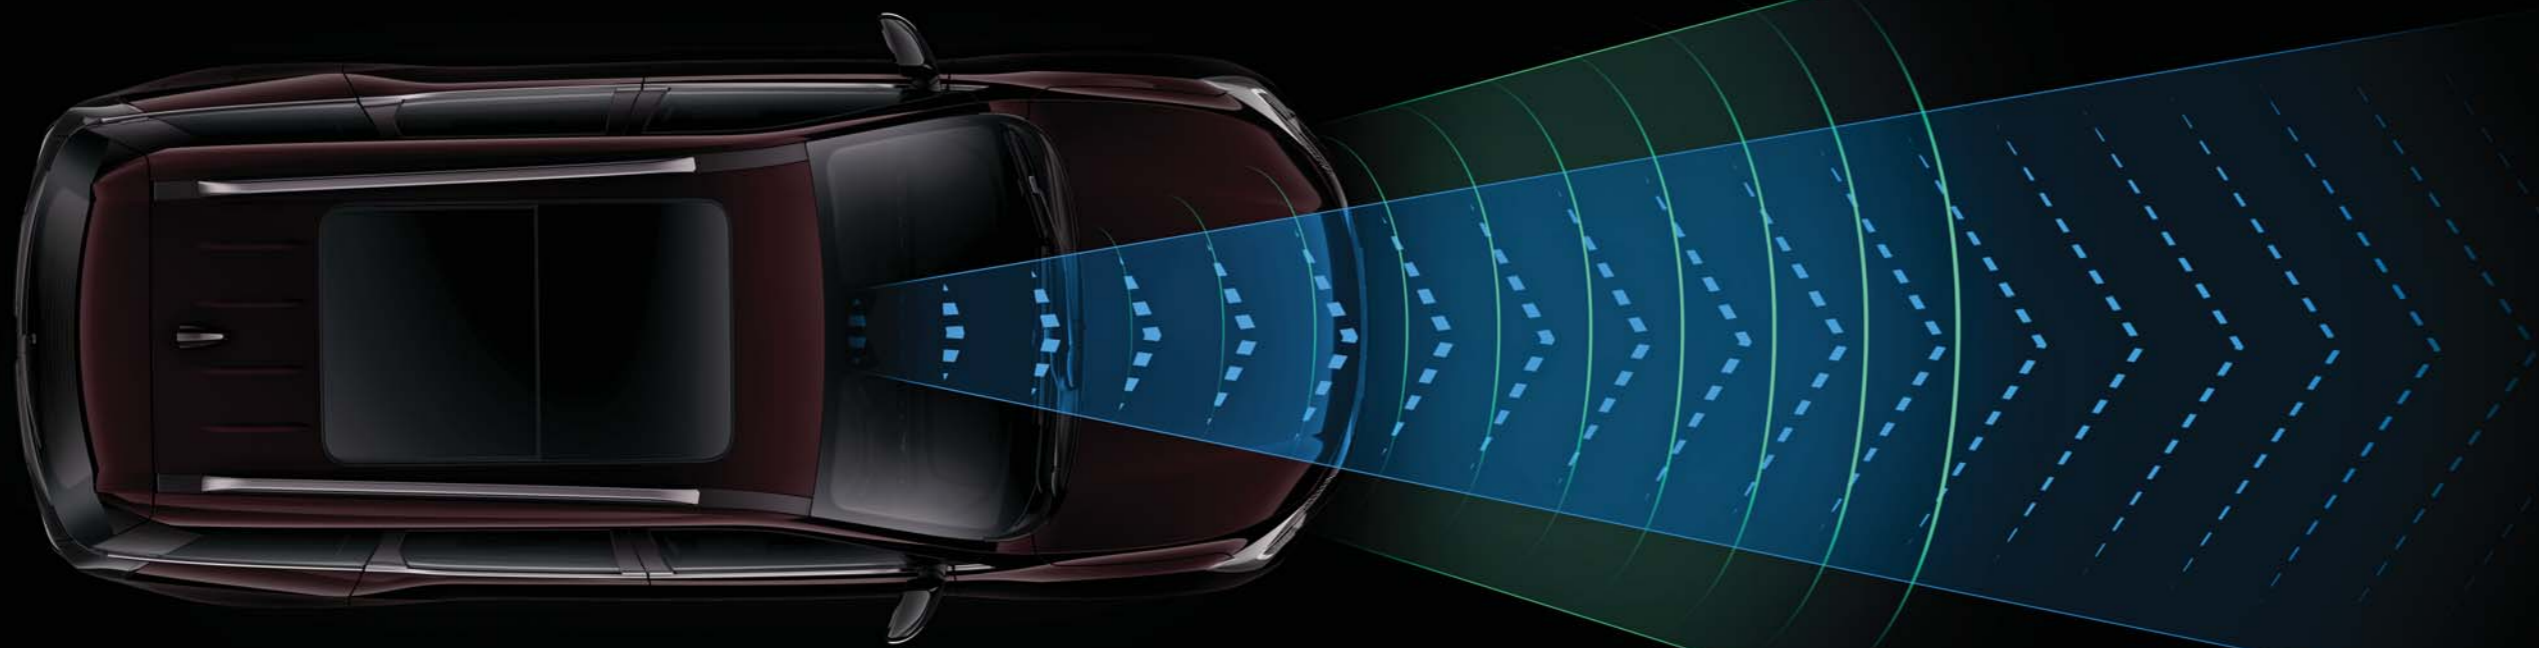

LEVEL 2 ADAS WITH SENSE+

Advanced driver assistance systems that actively support steering, braking, and acceleration for safer driving.

COMPREHENSIVE ADAS WITH 17 FEATURES SUITE

An integrated set of intelligent systems that observe, anticipate, and assist in real time.

FRONT VEHICLE START ALERT