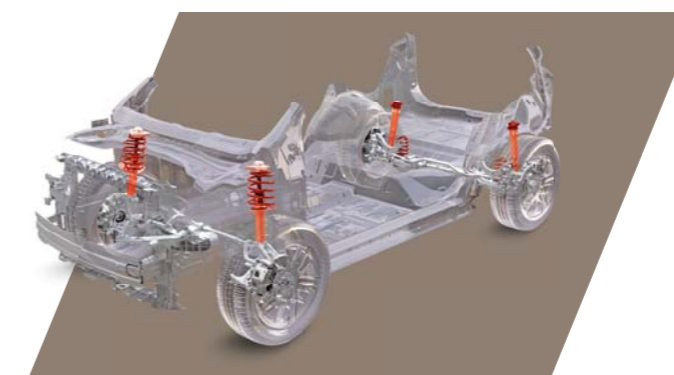

## FIRST-IN-WORLD DAVINCI DAMPING TECHNOLOGY

Intelligent damping technology that processes road inputs in real time, ensuring exceptional stability, composure, and ride confidence.