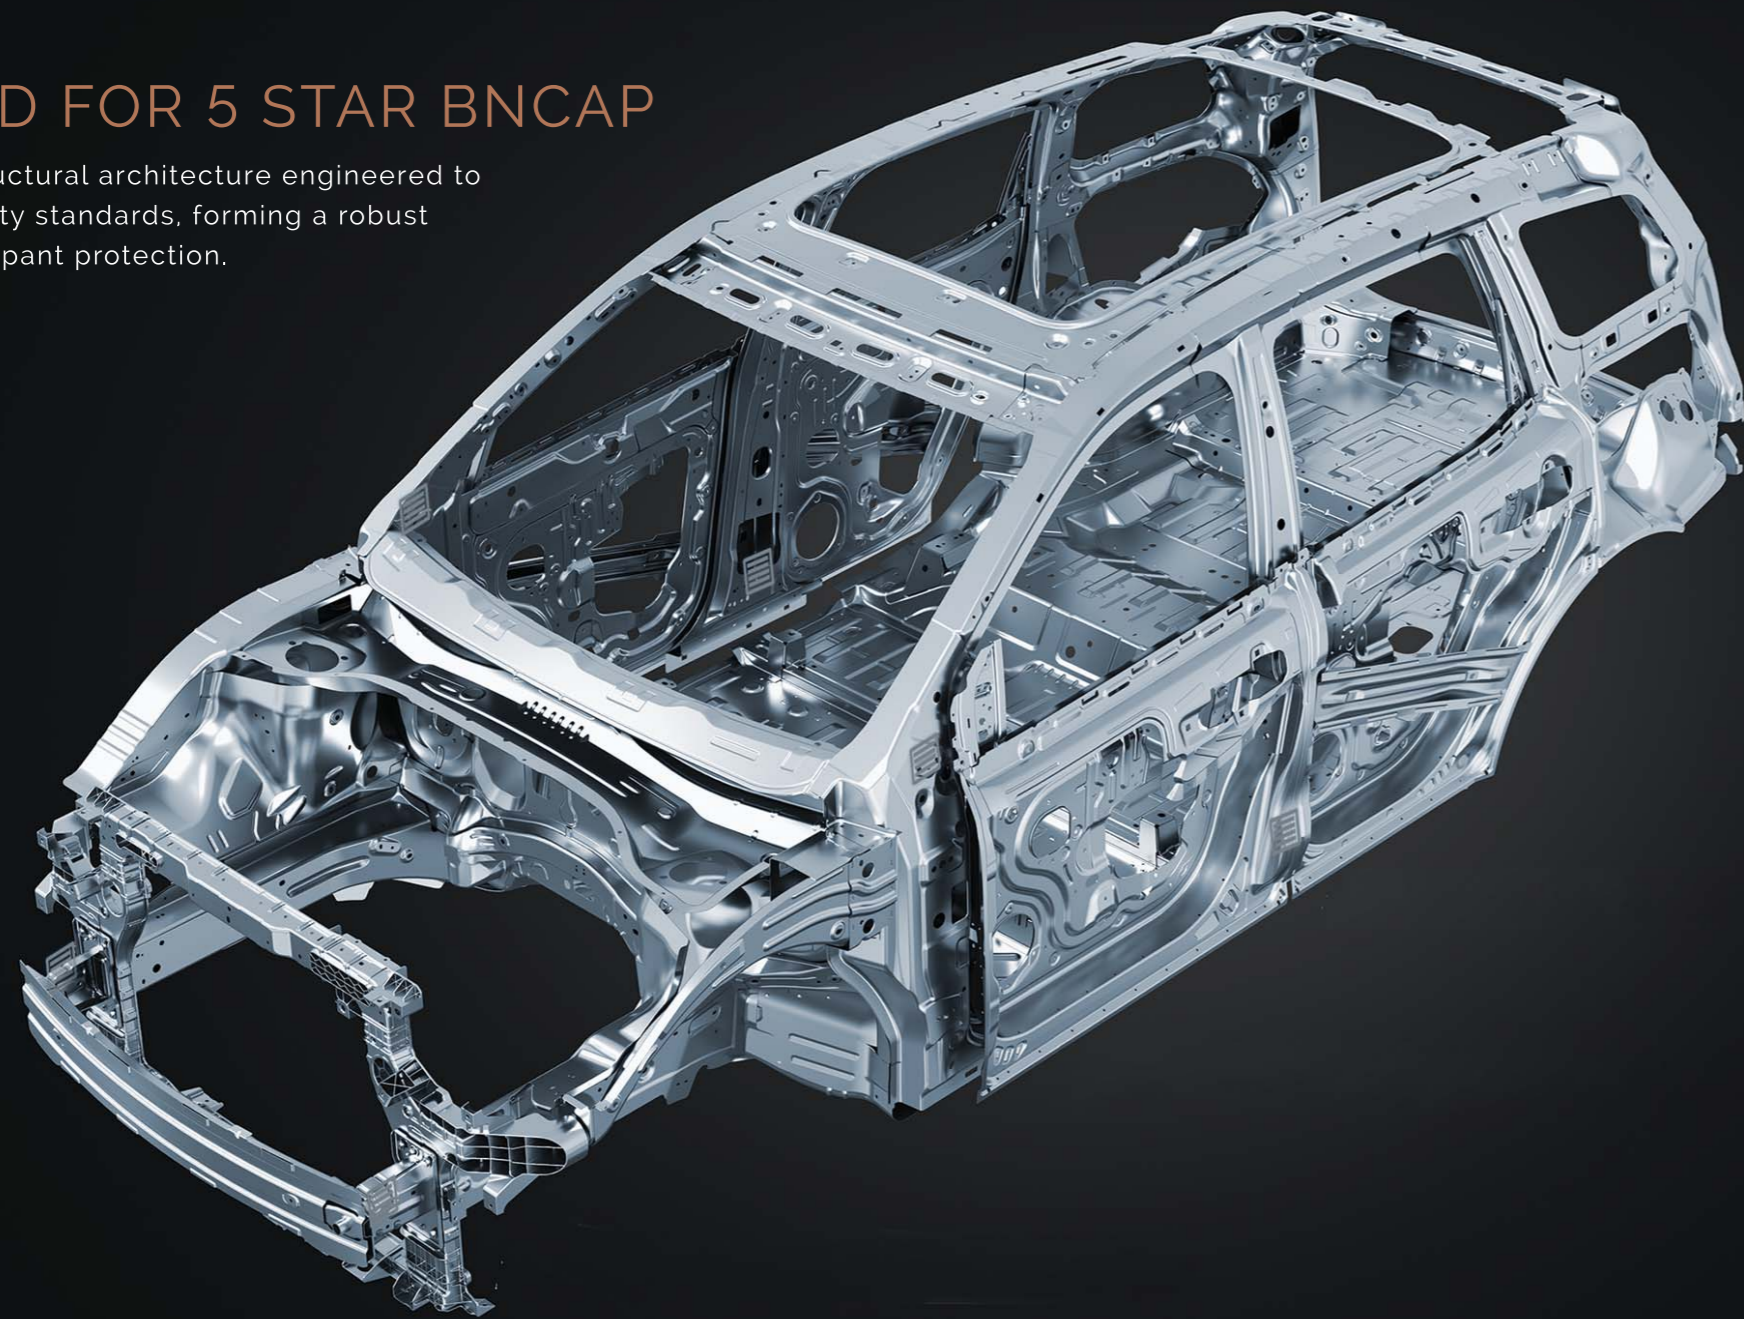

DESIGNED FOR 5 STAR BNCAP

A high-strength structural architecture engineered to meet stringent safety standards, forming a robust foundation for occupant protection.