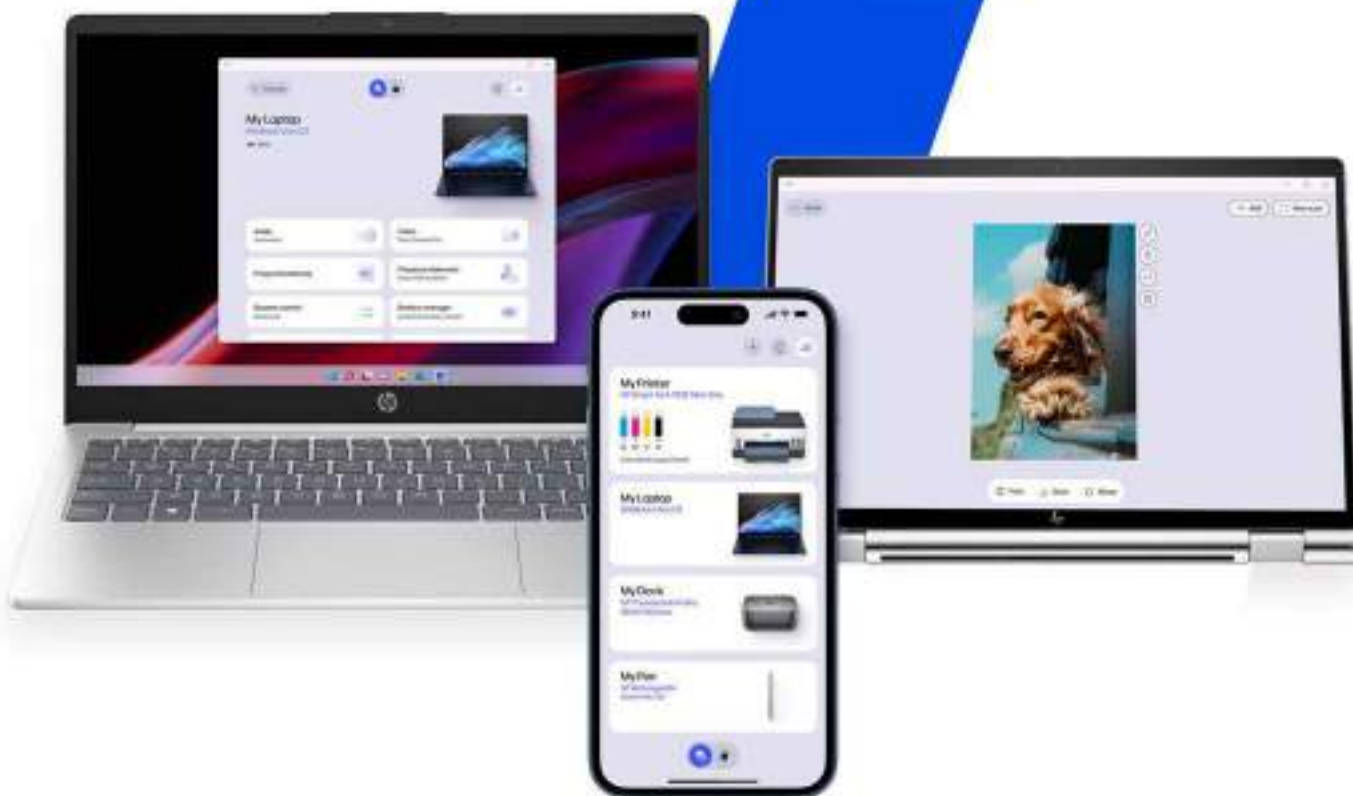

Creating Content

Turn ideas into videos, graphics, and content faster with powerful AI performance and OLED visuals.

Building Projects

Manage freelance work, side hustles, and projects efficiently with powerful performance and AI assistance.

Gaming & Streaming

Relax, play, or stream with immersive performance powered by HyperX.

All-In-One Place with the HP App

The HP app brings your HP laptop, printer, and tech accessories into one app to keep things simple and convenient.

Set up made easy

Start using your new HP laptop and printer in minutes with the HP app.

Make your tech work for you

Switch from work mode to movie night in a few clicks.

Print, scan, or share anywhere

Print, scan and share pictures, work docs, and more in seconds.