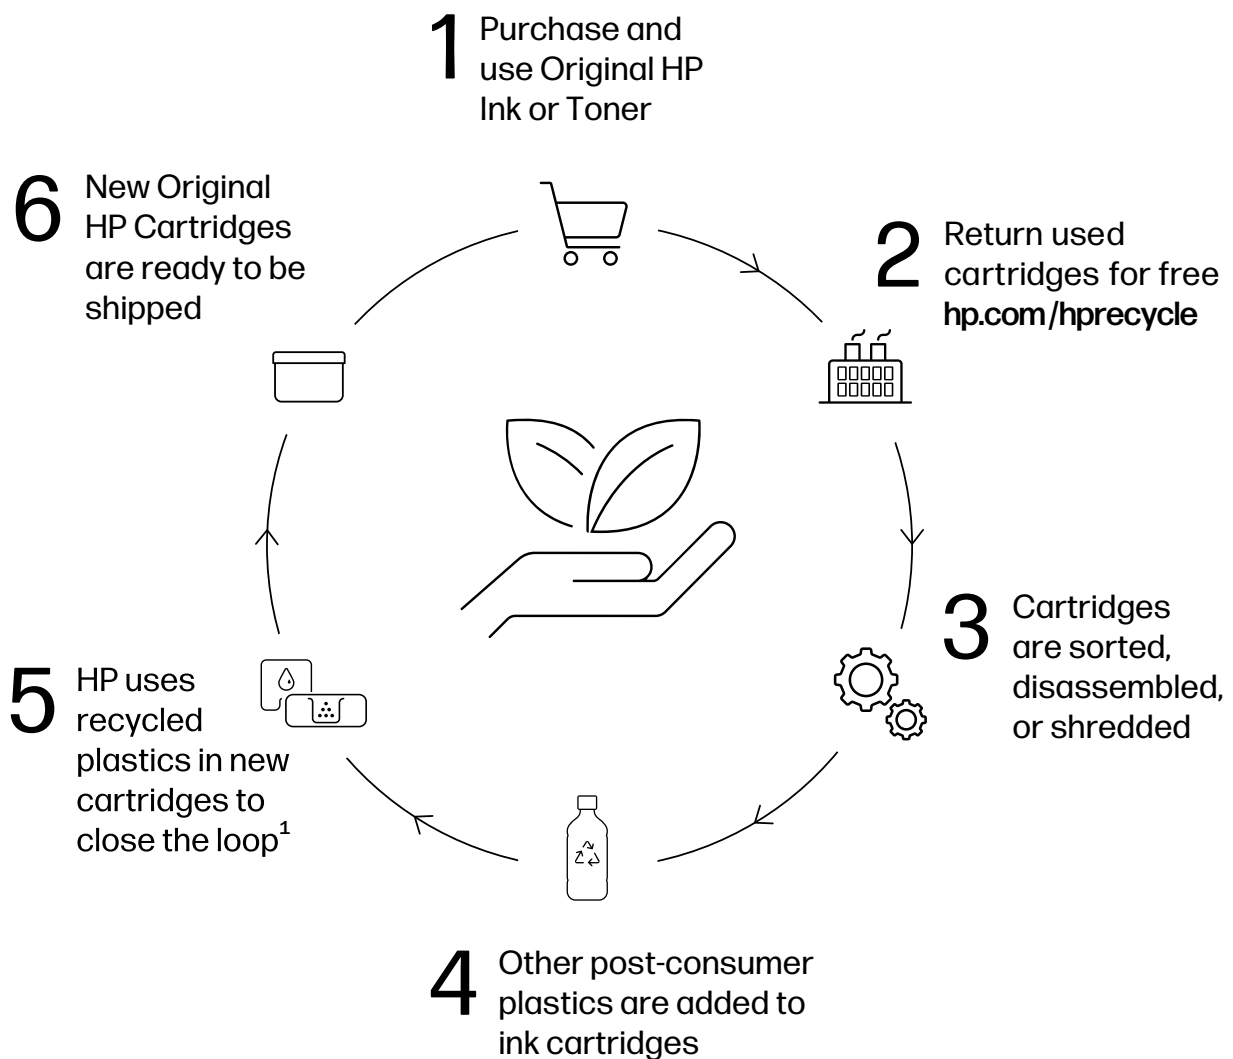

Recycle

We encourage you to recycle your original HP cartridges to contribute to a more circular, sustainable system.